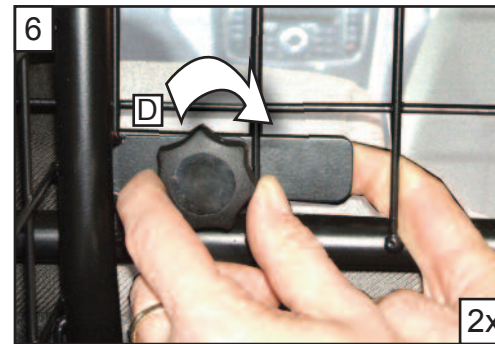

**Volvo V70 /XC 70
Boot Divider**

G1284D

www.dogcages.uk.com

tel: 01827 713040

Periodically check all fixings

subject to alteration without notice