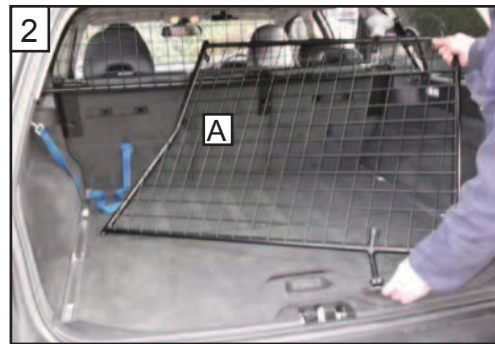

**Volvo V70 /XC 70
Boot Divider**

G1284D

www.dogcages.uk.com

tel: 01827 713040

Periodically check all fixings

subject to alteration without notice