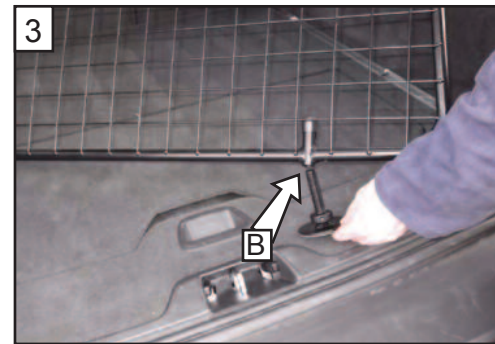

**Volvo V70 /XC 70
Boot Divider**

G1284D

www.dogcages.uk.com

tel: 01827 713040

Periodically check all fixings

subject to alteration without notice