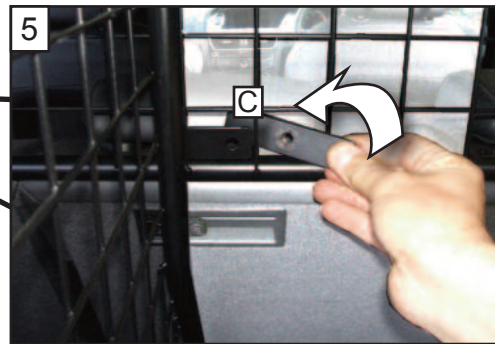

**Volvo V70 /XC 70
Boot Divider**

G1284D

www.dogcages.uk.com

tel: 01827 713040

Periodically check all fixings

subject to alteration without notice