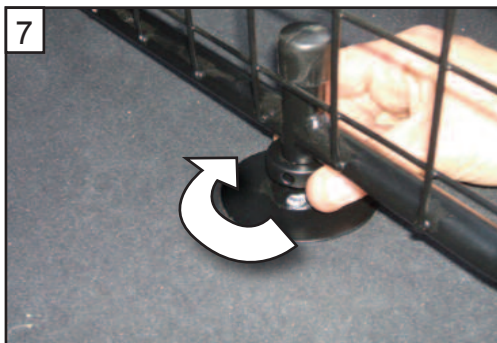

**Volvo V70 /XC 70
Boot Divider**

G1284D

www.dogcages.uk.com

tel: 01827 713040

Periodically check all fixings

subject to alteration without notice