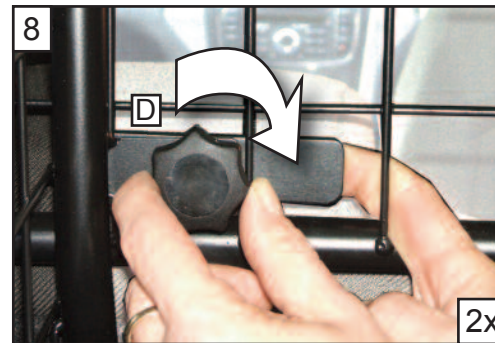

**Volvo V70 /XC 70
Boot Divider**

G1284D

www.dogcages.uk.com

tel: 01827 713040

Periodically check all fixings

subject to alteration without notice