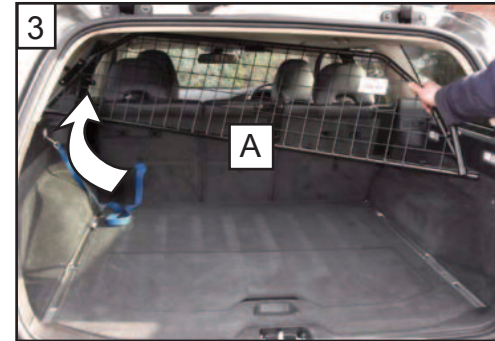

KIT

Bx1 L/H

A

Bx1 R/H

C x4

D x1

E x2

F x2

Volvo V70 / XC70
G1284

**DOG GUARD
LOAD SEPARATOR**
FITTING INSTRUCTION

CAN BE USED IN
CONJUNCTION WITH
GUARDSMAN
Volvo V70 / XC70
BOOT DIVIDER
PART No, G1284D

Periodically tighten all fixings

tel no. 01827 713040
www.dogcages.uk.com