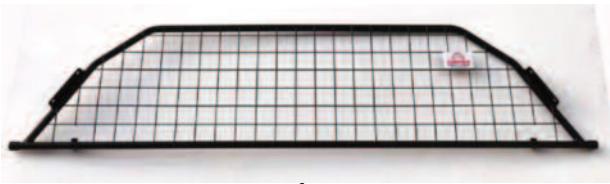

KIT

Bx1 L/H

A

Bx1 R/H

C x4

D x1

E x2

F x2

Volvo V70 / XC70
G1284

**DOG GUARD
LOAD SEPARATOR**
FITTING INSTRUCTION

CAN BE USED IN
CONJUNCTION WITH
GUARDSMAN
Volvo V70 / XC70
BOOT DIVIDER
PART No, G1284D

Periodically tighten all fixings

tel no. 01827 713040
www.dogcages.uk.com