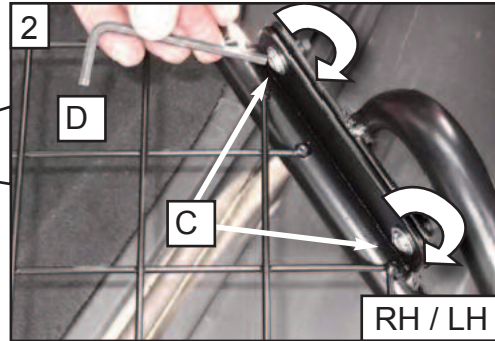

KIT

Bx1 L/H

A

Bx1 R/H

C x4

D x1

E x2

F x2

Volvo V70 / XC70
G1284

**DOG GUARD
LOAD SEPARATOR**
FITTING INSTRUCTION

CAN BE USED IN
CONJUNCTION WITH
GUARDSMAN
Volvo V70 / XC70
BOOT DIVIDER
PART No, G1284D

Periodically tighten all fixings

tel no. 01827 713040
www.dogcages.uk.com