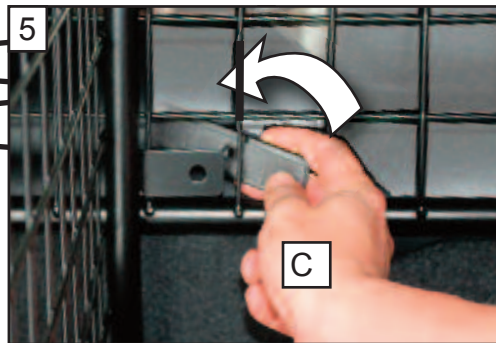

tel no. +44 (0)1827 713040
www.guardsmandogguards.co.uk
www.dogcages.uk.com

subject to alteration without notice