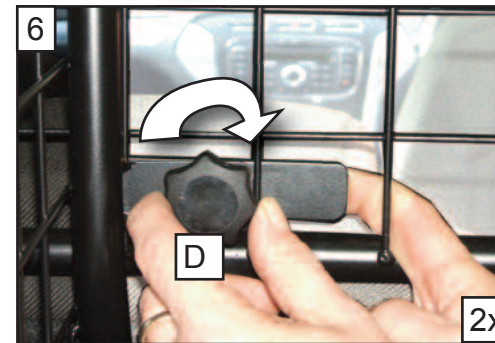

tel no. +44 (0)1827 713040
www.guardsmandogguards.co.uk
www.dogcages.uk.com

subject to alteration without notice