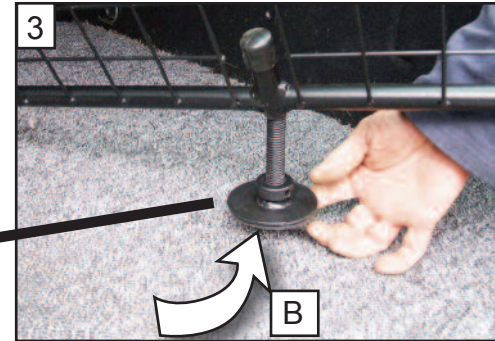

tel no. +44 (0)1827 713040
www.guardsmandogguards.co.uk
www.dogcages.uk.com

subject to alteration without notice