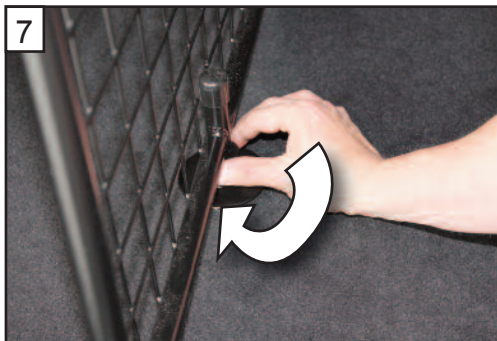

tel no. +44 (0)1827 713040
www.guardsmandogguards.co.uk
www.dogcages.uk.com

subject to alteration without notice