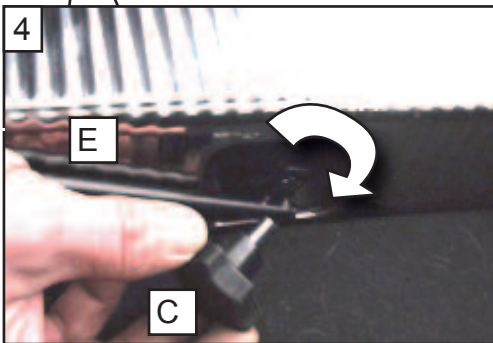

Audi Q3
G1277D

BOOT DIVIDER
FITTING INSTRUCTION

Check tightness of all
fixings periodically

tel no. 01827 713040
www.dogcages.uk.com

subject to alteration without notice