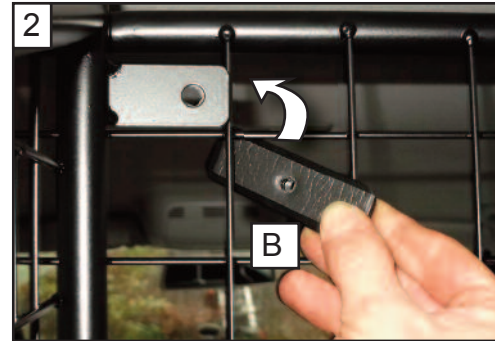

E

Audi Q3
G1277D

BOOT DIVIDER
FITTING INSTRUCTION

Check tightness of all
fixings periodically

tel no. 01827 713040
www.dogcages.uk.com

subject to alteration without notice