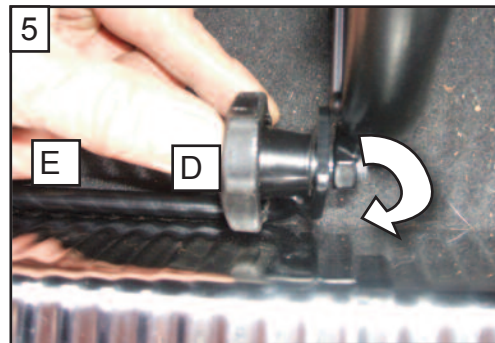

E

Audi Q3
G1277D

BOOT DIVIDER
FITTING INSTRUCTION

Check tightness of all
fixings periodically

tel no. 01827 713040
www.dogcages.uk.com

subject to alteration without notice