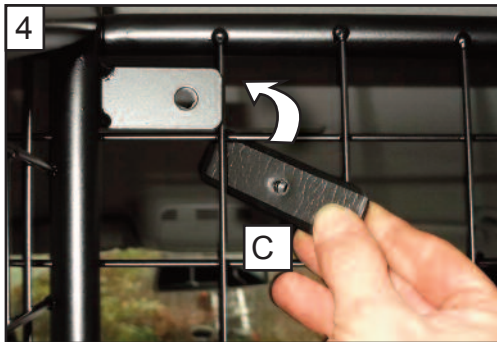

KIT

A

B X1

C x2

D x2

**Nissan X Trail  
2007 -2014  
G1274D**

**VARIABLE BOOT  
DIVIDER  
FITTING INSTRUCTION**

Periodically check the  
tightness of all fixings