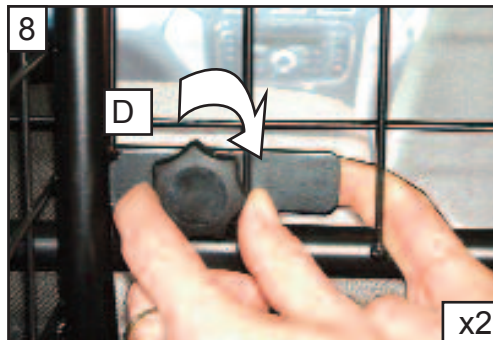

KIT

A

B X1

C x2

D x2

**Nissan X Trail  
2007 -2014  
G1274D**

**VARIABLE BOOT  
DIVIDER  
FITTING INSTRUCTION**

Periodically check the  
tightness of all fixings