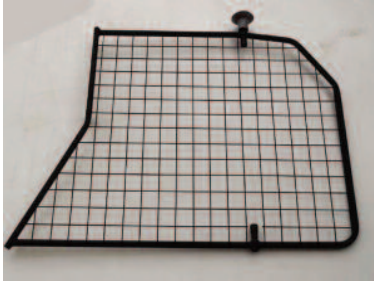

KIT

A

B X1

C x2

D x2

**Nissan X Trail  
2007 -2014  
G1274D**

**VARIABLE BOOT  
DIVIDER  
FITTING INSTRUCTION**

Periodically check the  
tightness of all fixings