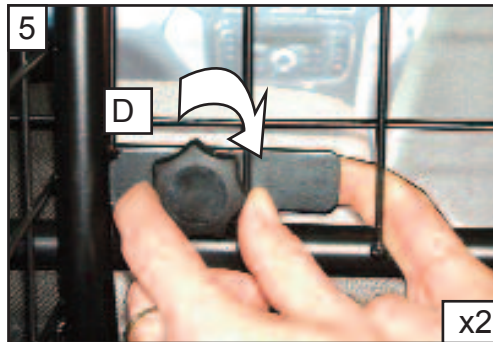

KIT

A

B X1

C x2

D x2

**Nissan X Trail  
2007 -2014  
G1274D**

**VARIABLE BOOT  
DIVIDER  
FITTING INSTRUCTION**

Periodically check the  
tightness of all fixings