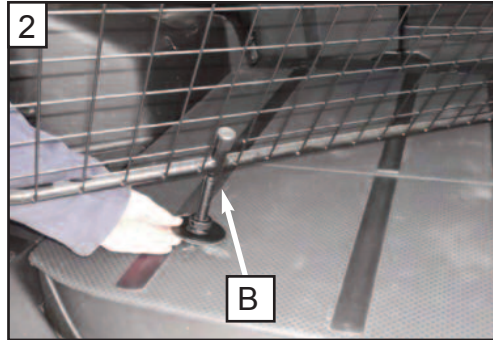

KIT

A

B X1

C x2

D x2

**Nissan X Trail  
2007 -2014  
G1274D**

**VARIABLE BOOT  
DIVIDER  
FITTING INSTRUCTION**

Periodically check the  
tightness of all fixings