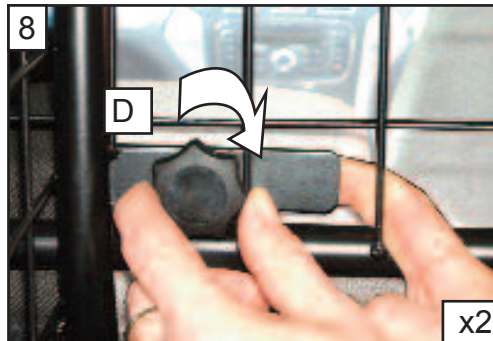

KIT

A

B X1

C x2

D x2

**Nissan X Trail  
2007 -2014  
G1274D**

**VARIABLE BOOT  
DIVIDER  
FITTING INSTRUCTION**

Periodically check the  
tightness of all fixings