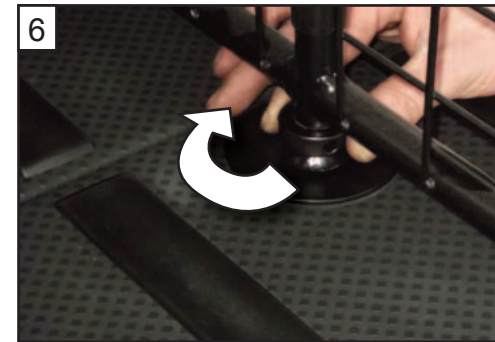

KIT

A

B X1

C x2

D x2

**Nissan X Trail  
2007 -2014  
G1274D**

**VARIABLE BOOT  
DIVIDER  
FITTING INSTRUCTION**

Periodically check the  
tightness of all fixings