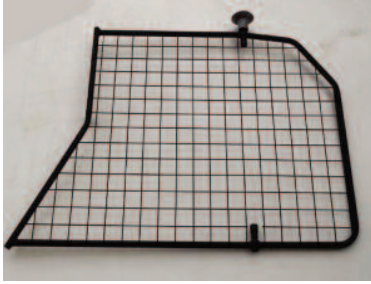

KIT

A

B X1

C x2

D x2

**Nissan X Trail  
2007 -2014  
G1274D**

**VARIABLE BOOT  
DIVIDER  
FITTING INSTRUCTION**

Periodically check the  
tightness of all fixings