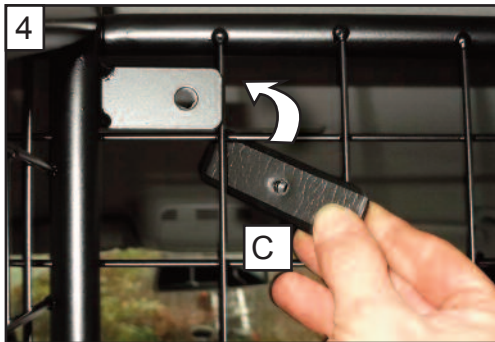

KIT

A

B X1

C x2

D x2

**Nissan X Trail  
2007 -2014  
G1274D**

**VARIABLE BOOT  
DIVIDER  
FITTING INSTRUCTION**

Periodically check the  
tightness of all fixings