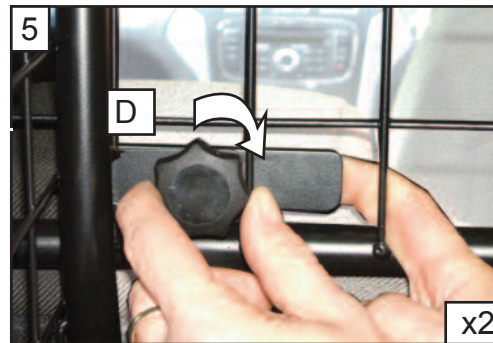

subject to alteration without notice