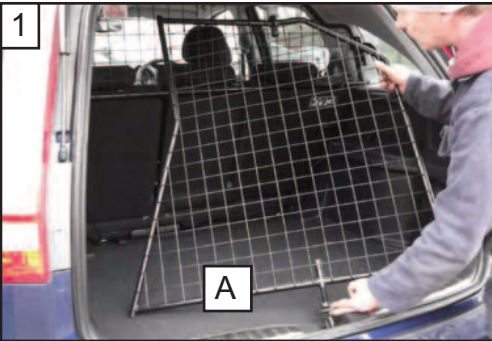

subject to alteration without notice