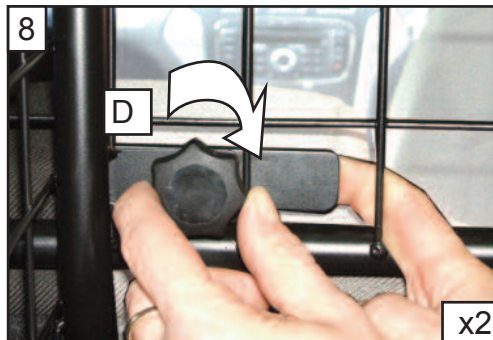

subject to alteration without notice