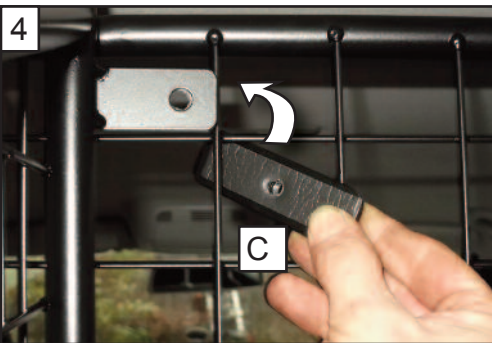

subject to alteration without notice