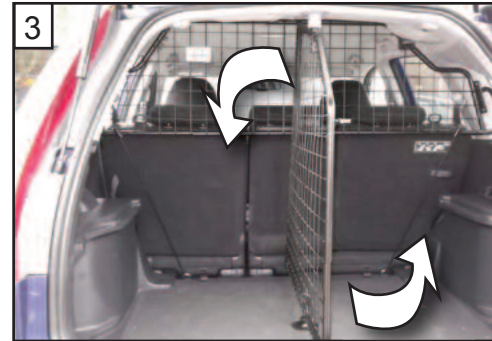

subject to alteration without notice