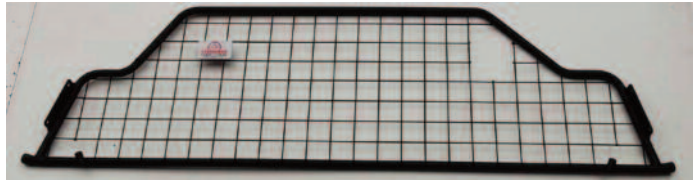

KIT

A

Honda CRV 2006-2012 G1273

DOG GUARD
FITTING INSTRUCTION

HUNDESCHUTZGITTER
EINBAUANLEITUNG

PROTECTION CONTRE LES CHIENS
INSTRUCTIONS DE MONTAGE

HUNDEGITTER
MONTERINGSVEJLEDNING

CONJUNTO PROTECTOR PARA
PERROS
INSTRUCCIONES DE MONTAJE

KIT BARRIERA CANI
ISTRUZIONI DI MONTAGGIO

HUNDEVERNGITTER
MONTASJEVEILEDNING

HONDENBESCHERMINGSREK
INBOUWINSTRUKTIES

SATS HUNDSKYDD
MONTERINGSANVISNING

KOIRAN TURVARISTIKKO
ASENNUSOHJEET

www.dogcages.uk.com