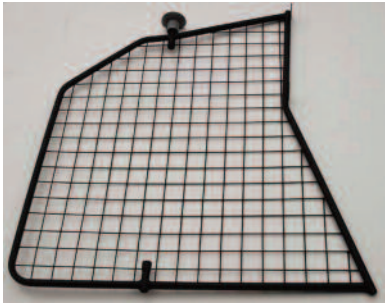

KIT

A

B X1

C x2

D x2

Honda CRV
G1273D

BOOT DIVIDER
FITTING INSTRUCTION

Check tightness of all
fixings periodically