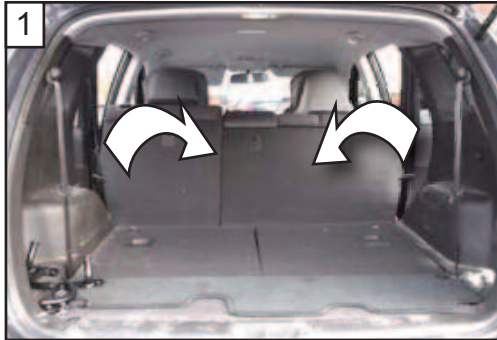

KIT

Bx1 L/H

A

Bx1 R/H

C x4

E x2

F x2

D x1

Hyundai Santa Fe  
mark 2  
2006 to 2012  
G1270

**DOG GUARD/  
LOAD SEPARATOR**  
FITTING INSTRUCTION

Please check the tightness of all  
fixings on a regular basis

tel no. 01827 713040  
[www.dogcages.uk.com](http://www.dogcages.uk.com)