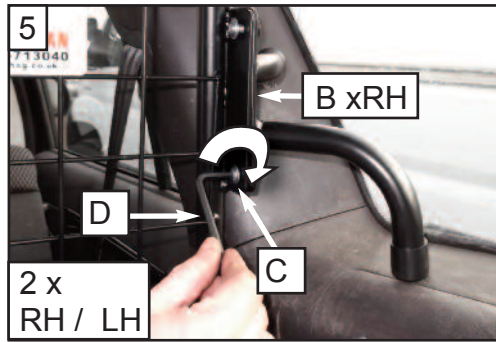

KIT

Bx1 L/H

A

Bx1 R/H

C x4

E x2

F x2

D x1

Hyundai Santa Fe  
mark 2  
2006 to 2012  
G1270

**DOG GUARD/  
LOAD SEPARATOR**  
FITTING INSTRUCTION

Please check the tightness of all  
fixings on a regular basis

tel no. 01827 713040  
[www.dogcages.uk.com](http://www.dogcages.uk.com)