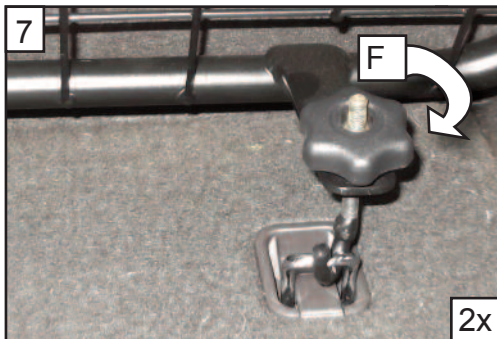

KIT

Bx1 L/H

A

Bx1 R/H

C x4

E x2

F x2

D x1

Hyundai Santa Fe  
mark 2  
2006 to 2012  
G1270

**DOG GUARD/  
LOAD SEPARATOR**  
FITTING INSTRUCTION

Please check the tightness of all  
fixings on a regular basis

tel no. 01827 713040  
[www.dogcages.uk.com](http://www.dogcages.uk.com)