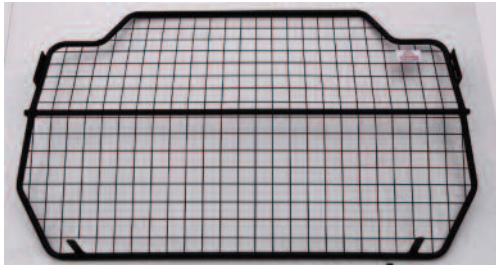

KIT

Bx1 L/H

A

Bx1 R/H

C x4

E x2

F x2

D x1

Hyundai Santa Fe  
mark 2  
2006 to 2012  
G1270

**DOG GUARD/  
LOAD SEPARATOR**  
FITTING INSTRUCTION

Please check the tightness of all  
fixings on a regular basis

tel no. 01827 713040  
[www.dogcages.uk.com](http://www.dogcages.uk.com)