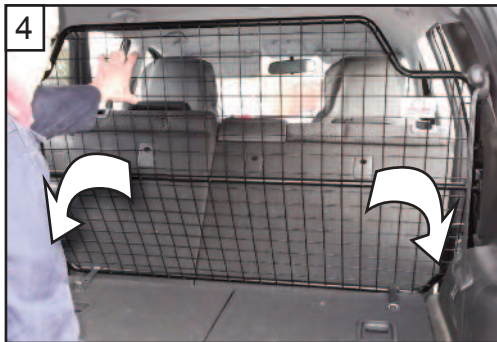

KIT

Bx1 L/H

A

Bx1 R/H

C x4

E x2

F x2

D x1

Hyundai Santa Fe  
mark 2  
2006 to 2012  
G1270

**DOG GUARD/  
LOAD SEPARATOR**  
FITTING INSTRUCTION

Please check the tightness of all  
fixings on a regular basis

tel no. 01827 713040  
[www.dogcages.uk.com](http://www.dogcages.uk.com)