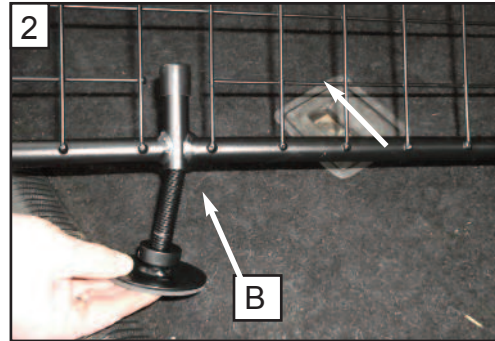

KIT

A

B X1

C x2

D x2

VW Passat estate
2006 to 2011
G1268D

BOOT DIVIDER
FITTING INSTRUCTION

CAN BE USED IN
CONJUNCTION WITH
GUARDSMAN
VW PASSAT ESTATE
BOOT DIVIDER
PART No,G1268D

tel no. 01827 713040
www.dogcages.uk.com

1

A

2

B

3

4

5

C

6

D

x2

7

8

9

D

x2

subject to alteration without notice