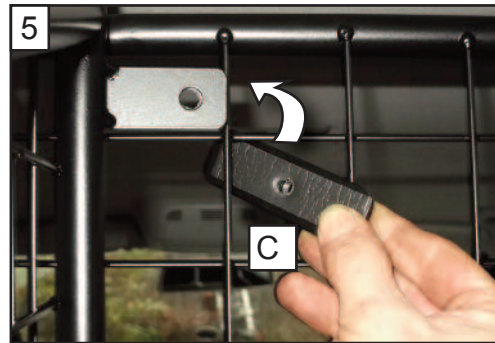

KIT

A

B X1

C x2

D x2

VW Passat estate
2006 to 2011
G1268D

BOOT DIVIDER
FITTING INSTRUCTION

CAN BE USED IN
CONJUNCTION WITH
GUARDSMAN
VW PASSAT ESTATE
BOOT DIVIDER
PART No,G1268D

tel no. 01827 713040
www.dogcages.uk.com

1

A

2

B

3

4

5

C

6

D

x2

7

8

9

D

x2

subject to alteration without notice