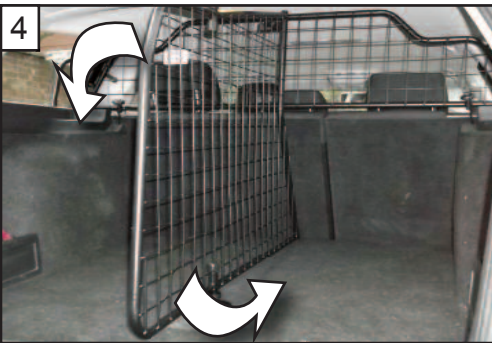

KIT

A

B X1

C x2

D x2

VW Passat estate
2006 to 2011
G1268D

BOOT DIVIDER
FITTING INSTRUCTION

CAN BE USED IN
CONJUNCTION WITH
GUARDSMAN
VW PASSAT ESTATE
BOOT DIVIDER
PART No,G1268D

tel no. 01827 713040
www.dogcages.uk.com

1

A

2

B

3

4

5

C

6

D

x2

7

8

9

D

x2

subject to alteration without notice