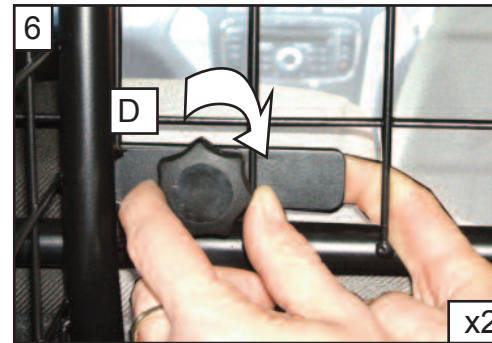

KIT

A

B X1

C x2

D x2

VW Passat estate
2006 to 2011
G1268D

BOOT DIVIDER
FITTING INSTRUCTION

CAN BE USED IN
CONJUNCTION WITH
GUARDSMAN
VW PASSAT ESTATE
BOOT DIVIDER
PART No,G1268D

tel no. 01827 713040
www.dogcages.uk.com

1

A

2

B

3

4

5

C

6

D

x2

7

8

9

D

x2

subject to alteration without notice