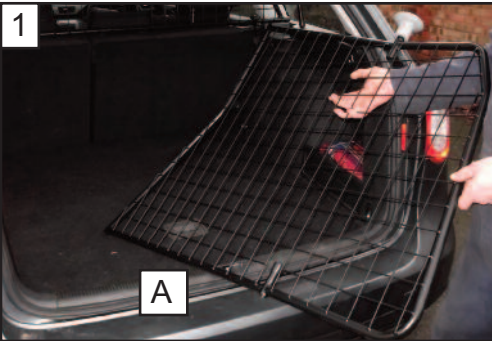

subject to alteration without notice