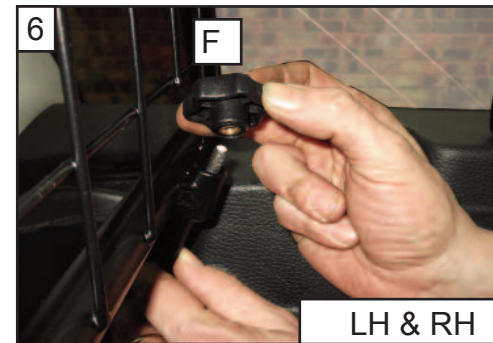

KIT

A

B X1

C x2

D x2

VW Passat estate
2006 to 2011
G1268D

BOOT DIVIDER
FITTING INSTRUCTION

CAN BE USED IN
CONJUNCTION WITH
GUARDSMAN
VW PASSAT ESTATE
BOOT DIVIDER
PART No,G1268D