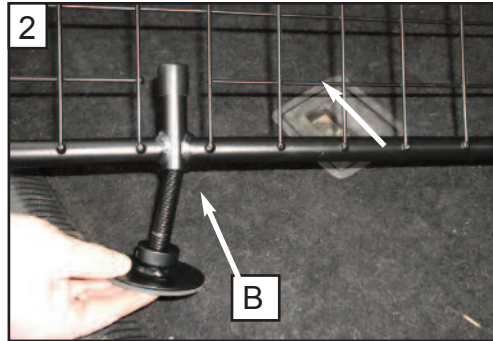

subject to alteration without notice