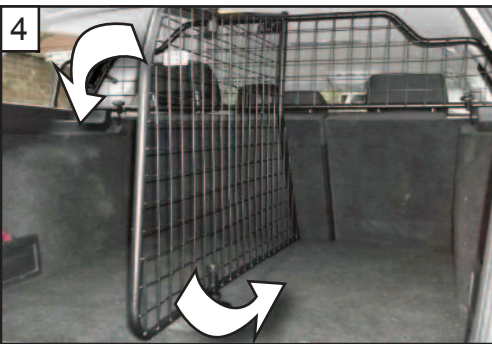

subject to alteration without notice