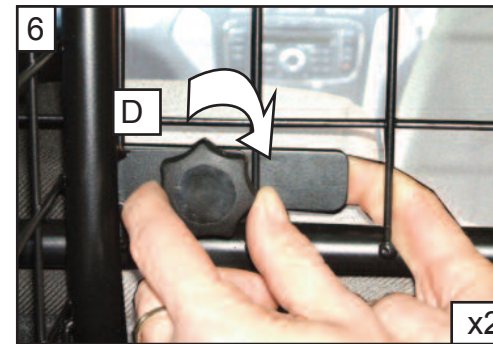

subject to alteration without notice