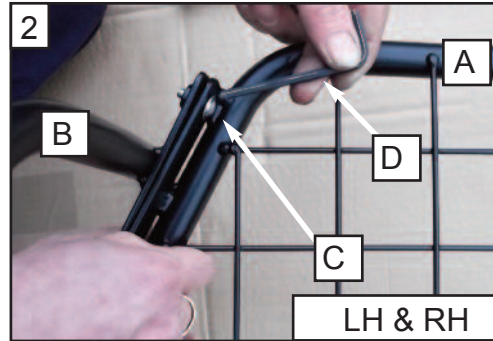

KIT

A

B X1

C x2

D x2

VW Passat estate
2006 to 2011
G1268D

BOOT DIVIDER
FITTING INSTRUCTION

CAN BE USED IN
CONJUNCTION WITH
GUARDSMAN
VW PASSAT ESTATE
BOOT DIVIDER
PART No,G1268D