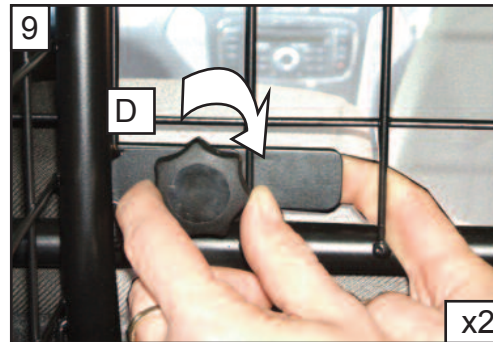

subject to alteration without notice