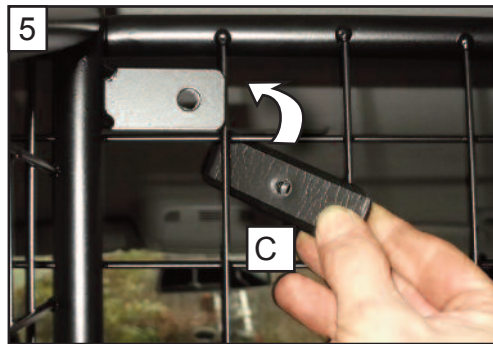

subject to alteration without notice