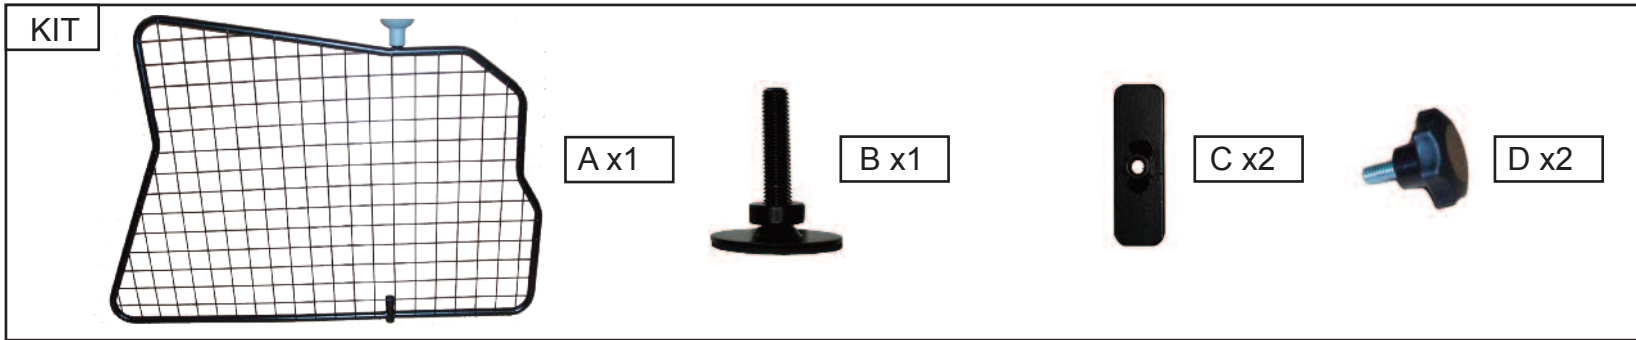

FORD MONDEO ESTATE
Boot Divider
G1258D