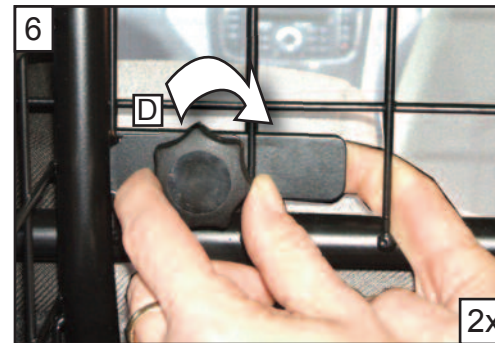

tel no. 01827 713040
www.dogcages.uk.com

subject to alteration without notice

G1258D is1 8/12