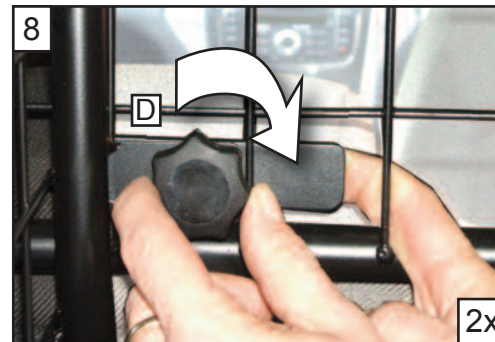

tel no. 01827 713040
www.dogcages.uk.com

subject to alteration without notice

G1258D is1 8/12